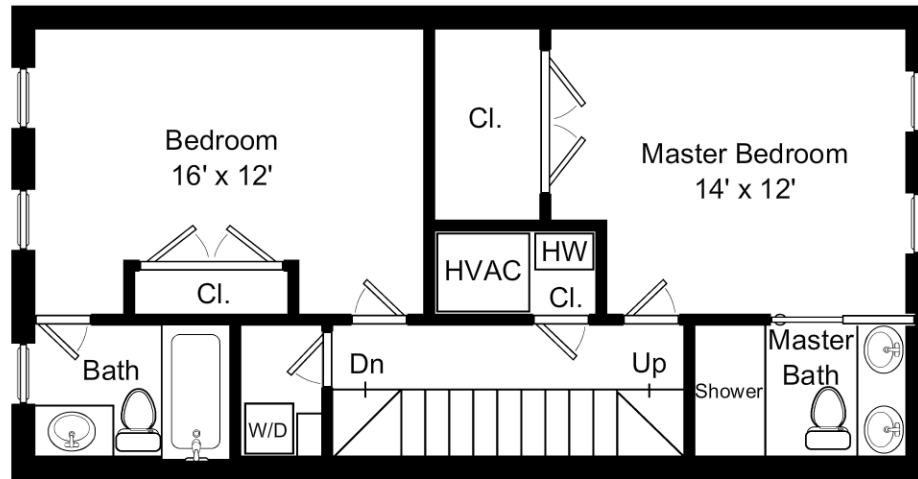

58 Rutland Street Parlor Level

powered by 2020 Icovia

This floor plan is a representation and should not be relied on exclusively. Measurements should be verified to ensure accuracy.

58 Rutland Street Street Level

powered by 2020 Icovia

This floor plan is a representation and should not be relied on exclusively. Measurements should be verified to ensure accuracy.

58 Rutland Street Garden Level

powered by 2020 Icovia

This floor plan is a representation and should not be relied on exclusively. Measurements should be verified to ensure accuracy.